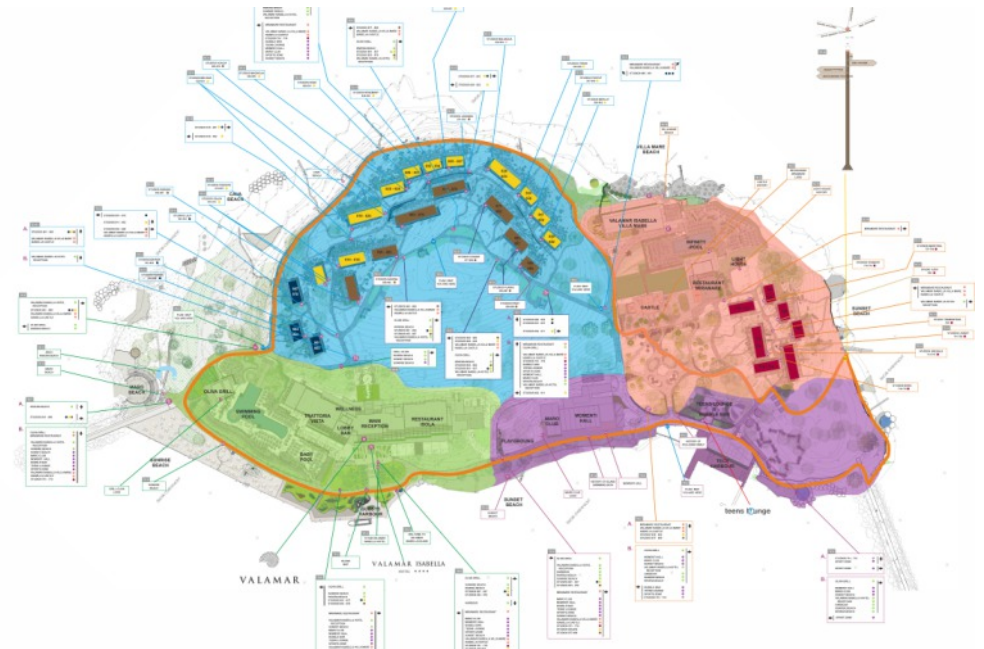

We offer a turn-key signage package from A to Z, which include the Wayfinding project itself, the conceptual Sign design development, project management, manufacturing, on-site installation, and on-going maintenance.

Any of these 4 levels can be provided separately.

Step 1 - Planning

At this level we study the building and exterior surrounding areas to determine the overall wayfinding strategy. It includes sign specification (messages/text/specific information), sign location, sign schedule, digital marked up plans. Operational requirements for guests and visitors circulation is taken in consideration, including pedestrian and traffic circulation.

Step 2 - Design concept and technical specifications

Signage Design development in close collaborative liaison with customer Design & Architecture team. We deal with the product design, choice of materials, graphical and technical details including color scheme, typography and manufacturing specifications. We take in consideration both the aesthetics and the manufacturing details to ensure the right product at an adequate controlled cost.

Step 3 - Prototyping and mockup

Manufacturing MUR for final client/brand approval, including on-site testing.

Step 4 - Manufacturing and installation

Once Signage package is approved, manufacturing will take place followed by the on-site installation.

Valamar Isabella Island Resort, Croatia